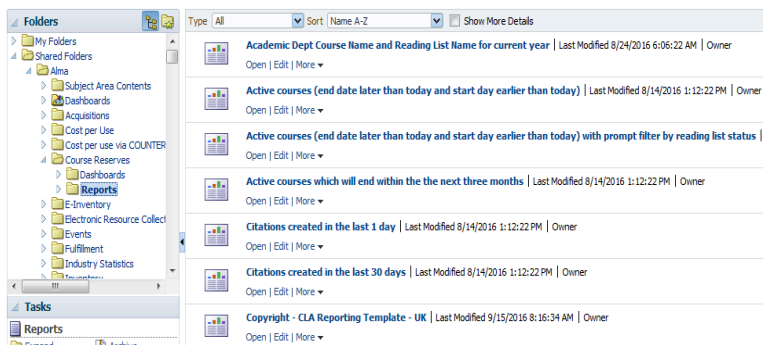

Course Reserves

General

Does Alma support reports for Course Reserves and for Leganto?

These are sample "out of the box" reports in the "Alma" folder.

Total views:

324