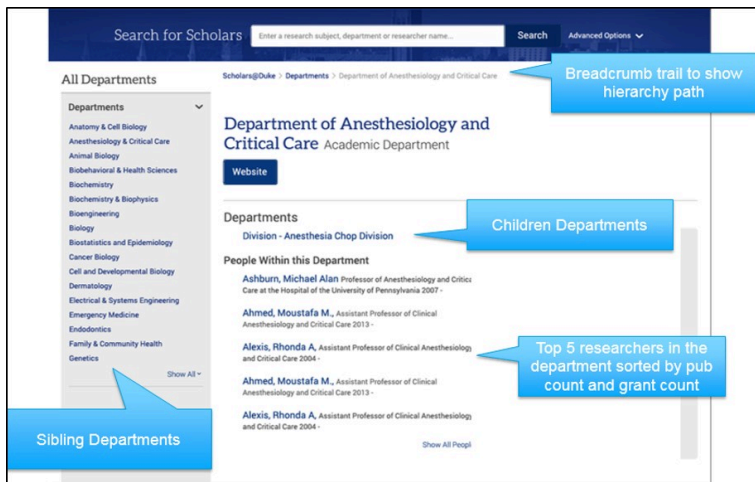

- Following the steps in #1"SEARCH" a user can click through to a profile and see results" a user can click through the departments and profiles to find the expert you are looking for.