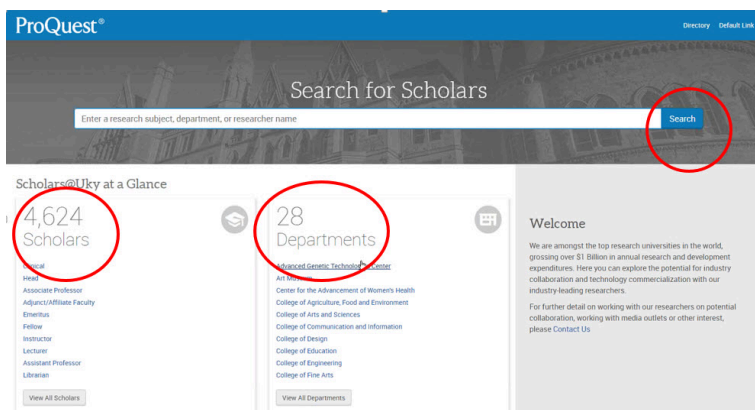

## Accessing Profiles from Pivot Gallery

You can search for profiles and access the Pivot-RP Profile Editor from Pivot Gallery.

## Searching for Profiles

You can search for profiles from Pivot Gallery in the following ways:

- From the Search Bar
- By Scholars
- By Department