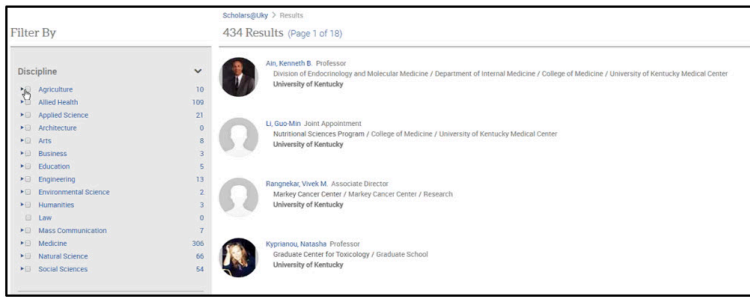

- Find an expert and click on their profile to find out more about them such as their affiliates, publications and grants, and more.
- The expert page profile view is the same as you would see in Pivot-RP or COS, just formatted a little differently.