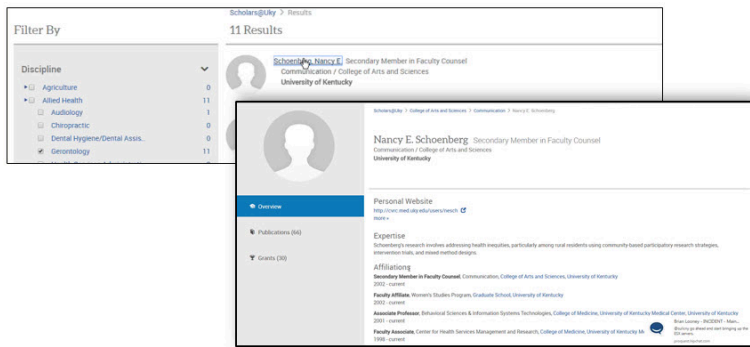

## Searching for Profiles

You can search for profiles from Pivot Gallery in the following ways:

- From the Search Bar
- By Scholars
- By Department

## Searching for Profiles from the Search Bar

By typing in a key word into the simple search bar, you can find information in Pivot Gallery.

- Type in a key word using the **Search Bar**- example “Cancer”

- The results page will come back with people broken down by Discipline
- You can filter further by using the **Discipline** column, where you will see the number of experts at this university for these Disciplines, using our discipline hierarchy.

- Find an expert and click on their profile to find out more about them such as their affiliates, publications and grants, and more.
- The expert page profile view is the same as you would see in Pivot-RP or COS, just formatted a little differently.